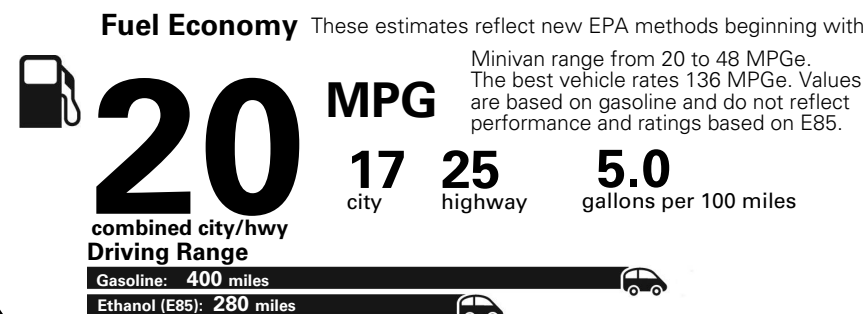

Base Price: \$34,495

DODGE GRAND CARAVAN GT
Exterior Color: White Knuckle Clear-Coat Exterior Paint
Interior Color: Black Interior Color
Interior: Leather-Trimmed Bucket Seats with Red Stitching
Engine: 3.6-Liter V6 24-Valve VVT Engine
Transmission: 6-Speed Automatic 62TE Transmission
STANDARD EQUIPMENT (UNLESS REPLACED BY OPTIONAL EQUIPMENT)
 FUNCTIONAL/SAFETY FEATURES

For more information visit: www.dodge.com
 or call 1-800-4ADODGE

FCA US LLC

Fuel Economy and Environment

**Flexible Fuel Vehicle
 Gasoline-Ethanol (E85)**

**You spend
 \$2,500
 in fuel costs
 over 5 years
 compared to the
 average new vehicle.**